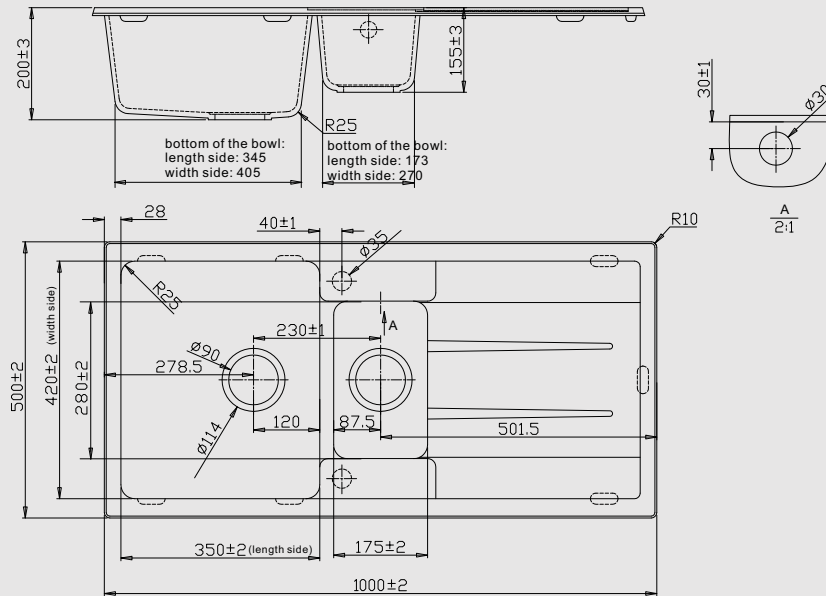

SPECIFICATIONS

Dimensions

Overall Size: 1000 x 500 x 200mm
Main Bowl Size: 350 x 420 x 200mm
Secondary Bowl Size: 170 x 285 x 155mm
Minimum cabinet size: 650mm
Cut out size: 790 x 470mm

Product Details

Installation: Topmount
Material: 77% Quartz & 23% Acrylic
Colour: Black
Reversible: Yes

5 year peace of mind warranty.

Product Sku Code

Noir 1000

TOPMOUNT

PARTIALLY
DRILLED HOLES

REVERSIBLE

NOIR SERIES | 1000

DIMENSIONS

NOIR 1000

CUT-OUT FOR TOPMOUNT

NOIR 1000

topmount cutout size: 970x470mm