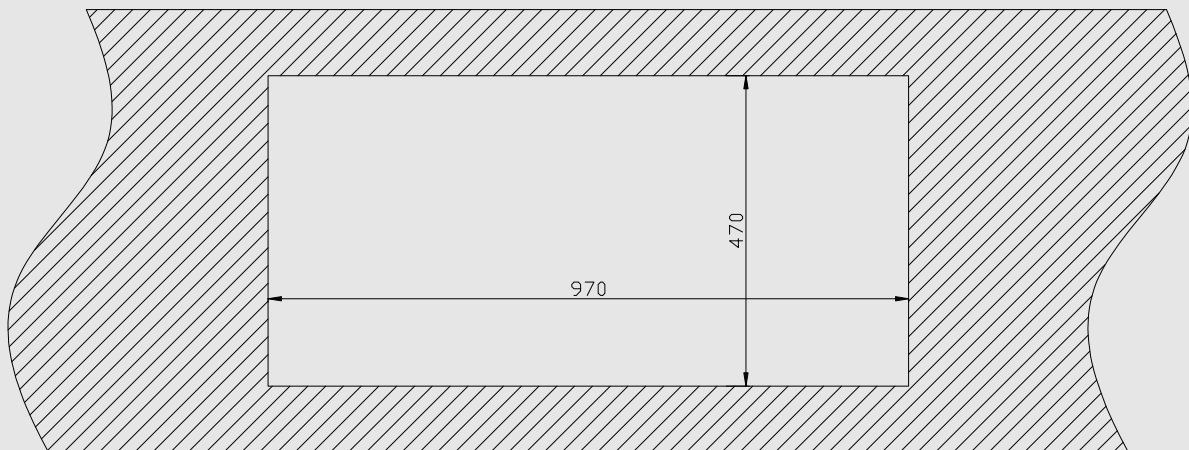

CUT-OUT FOR TOPMOUNT

NOIR 1000

topmount cutout size: 970x470mm